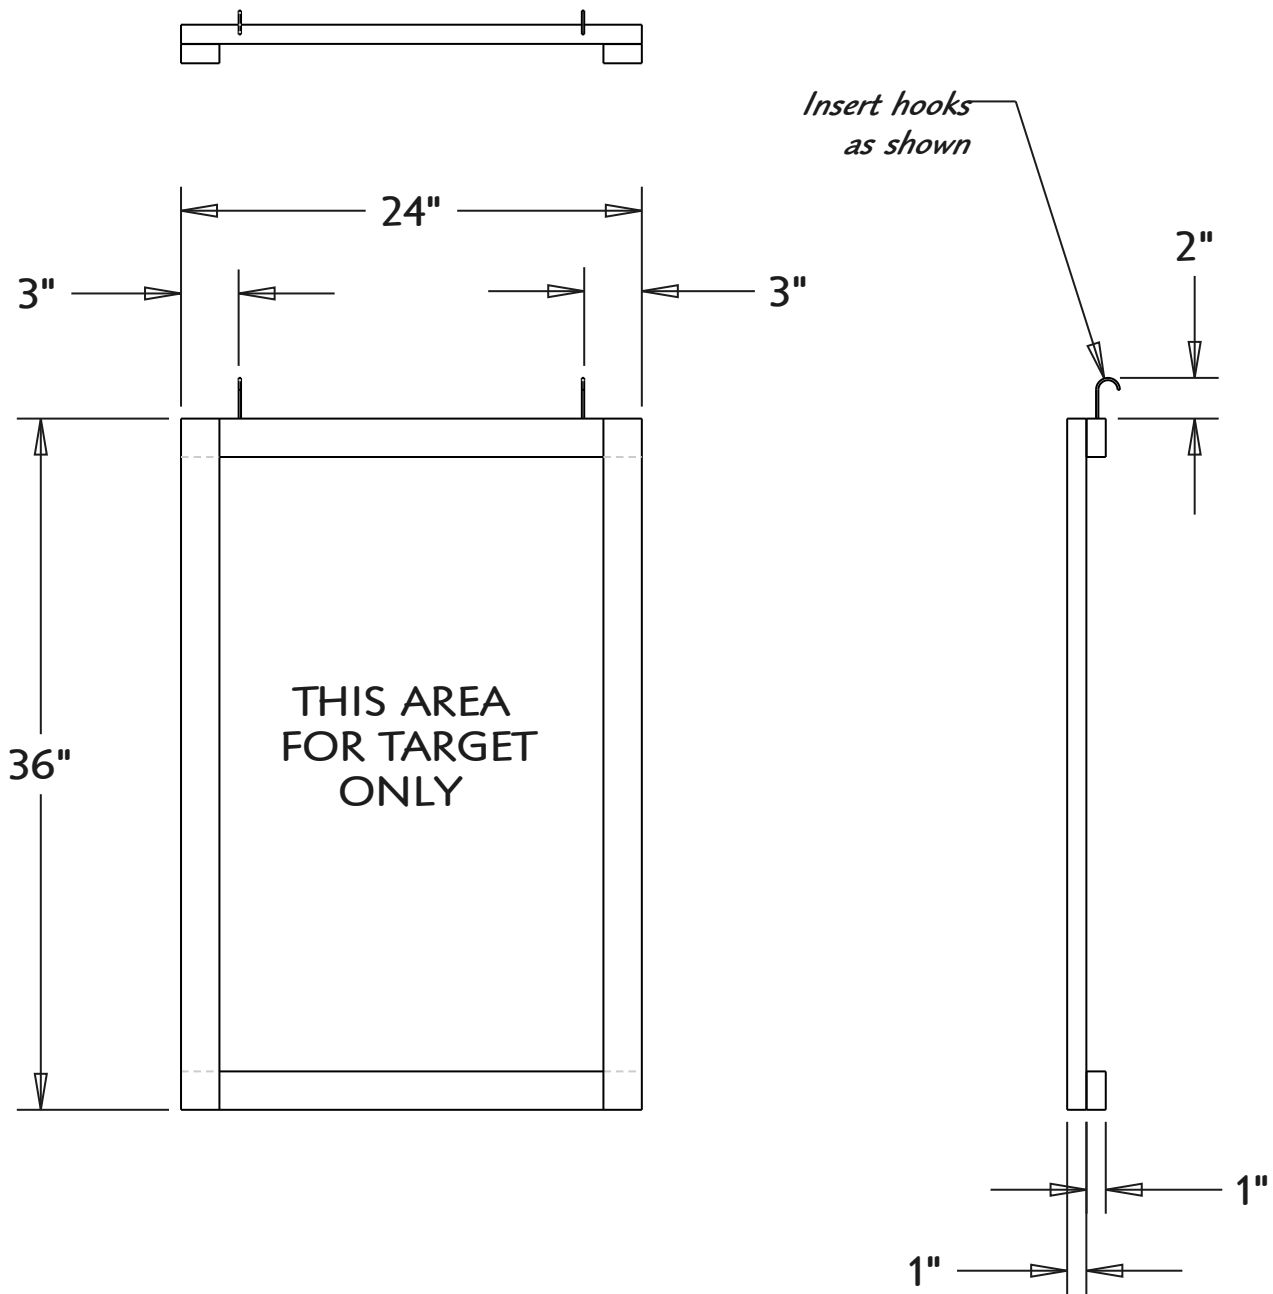

BE SURE of IMPACT AREA

MATERIALS::

1 - qty 2 (1" x 2" x 8') wood

NOTES:

1 - This target frame is for 100 yard use only

APPROVED 100 YARD TARGET FRAME
 Shongum Sportsmen's Association

MATERIALS::

1 - qty 2 (1" x 2" x 8') wood

NOTES:

- 1 - This target frame is for 25, 50 or 75 yard use only
- 2 - This target frame must be painted BLUE
- 3 - One quart will generously cover 18 (8 foot) pieces

APPROVED 25-50-75 YARD TARGET FRAME
 Shongum Sportsmen's Association

MATERIALS::

- 1 - qty 1 (1" x 2" x 10') wood
- 2 - qty 2 (Metal Hooks approx 3" high)

APPROVED INDOOR TARGET FRAME
Shongum Sportsmen's Association