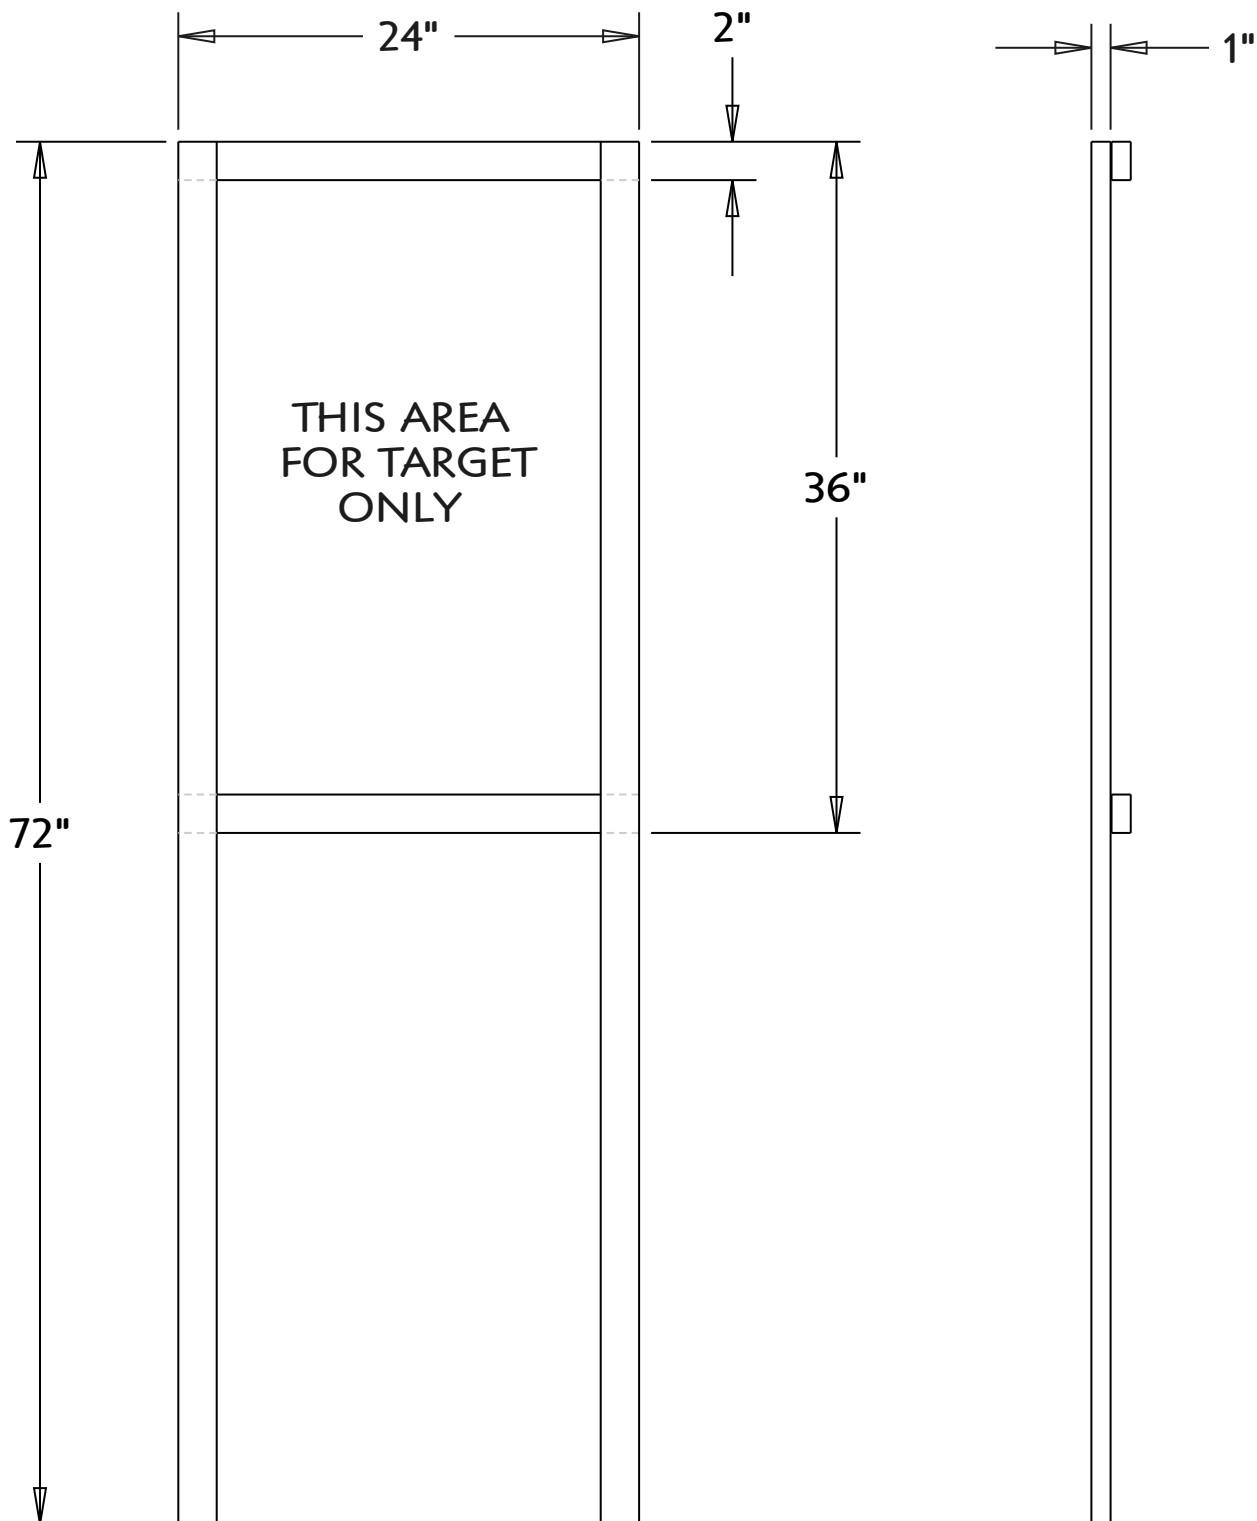

BE SURE of IMPACT AREA

MATERIALS::

1 - qty 2 (1" x 2" x 8') wood

NOTES:

1 - This target frame is for 100 yard use only

APPROVED 100 YARD TARGET FRAME
 Shongum Sportsmen's Association

MATERIALS::

1 - qty 2 (1" x 2" x 8') wood

NOTES:

- 1 - This target frame is for 25, 50 or 75 yard use only
- 2 - This target frame must be painted BLUE
- 3 - One quart will generously cover 18 (8 foot) pieces

APPROVED 25-50-75 YARD TARGET FRAME
 Shongum Sportsmen's Association

MATERIALS::

- 1 - qty 1 (1" x 2" x 10') wood
- 2 - qty 2 (Metal Hooks approx 3" high)

APPROVED INDOOR TARGET FRAME
Shongum Sportsmen's Association