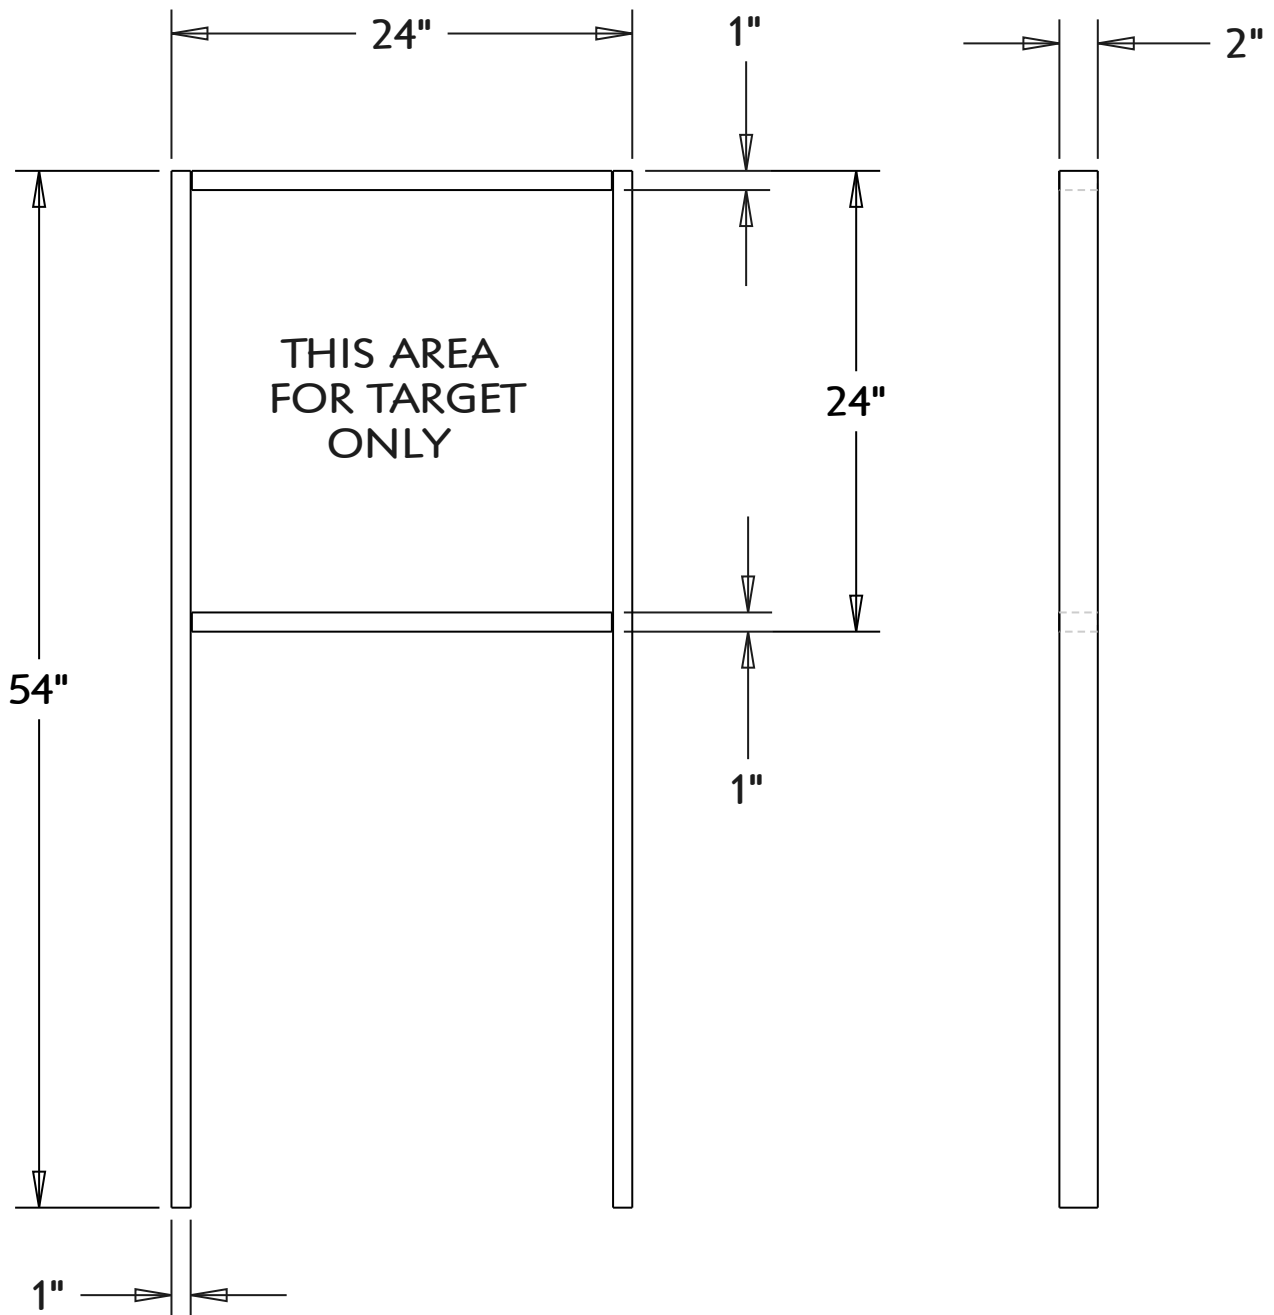

BE SURE of IMPACT AREA

MATERIALS::

1 - qty 2 (1" x 2" x 8') wood

NOTES:

1 - This target frame is for 100 yard use only

APPROVED 100 YARD TARGET FRAME
 Shongum Sportsmen's Association

MATERIALS::

1 - qty 2 (1" x 2" x 8') wood

NOTES:

- 1 - This target frame is for 25, 50 or 75 yard use only
- 2 - This target frame must be painted BLUE
- 3 - One quart will generously cover 18 (8 foot) pieces

APPROVED 25-50-75 YARD TARGET FRAME
 Shongum Sportsmen's Association

MATERIALS::

- 1 - qty 1 (1" x 2" x 10') wood
- 2 - qty 2 (Metal Hooks approx 3" high)

APPROVED INDOOR TARGET FRAME
Shongum Sportsmen's Association